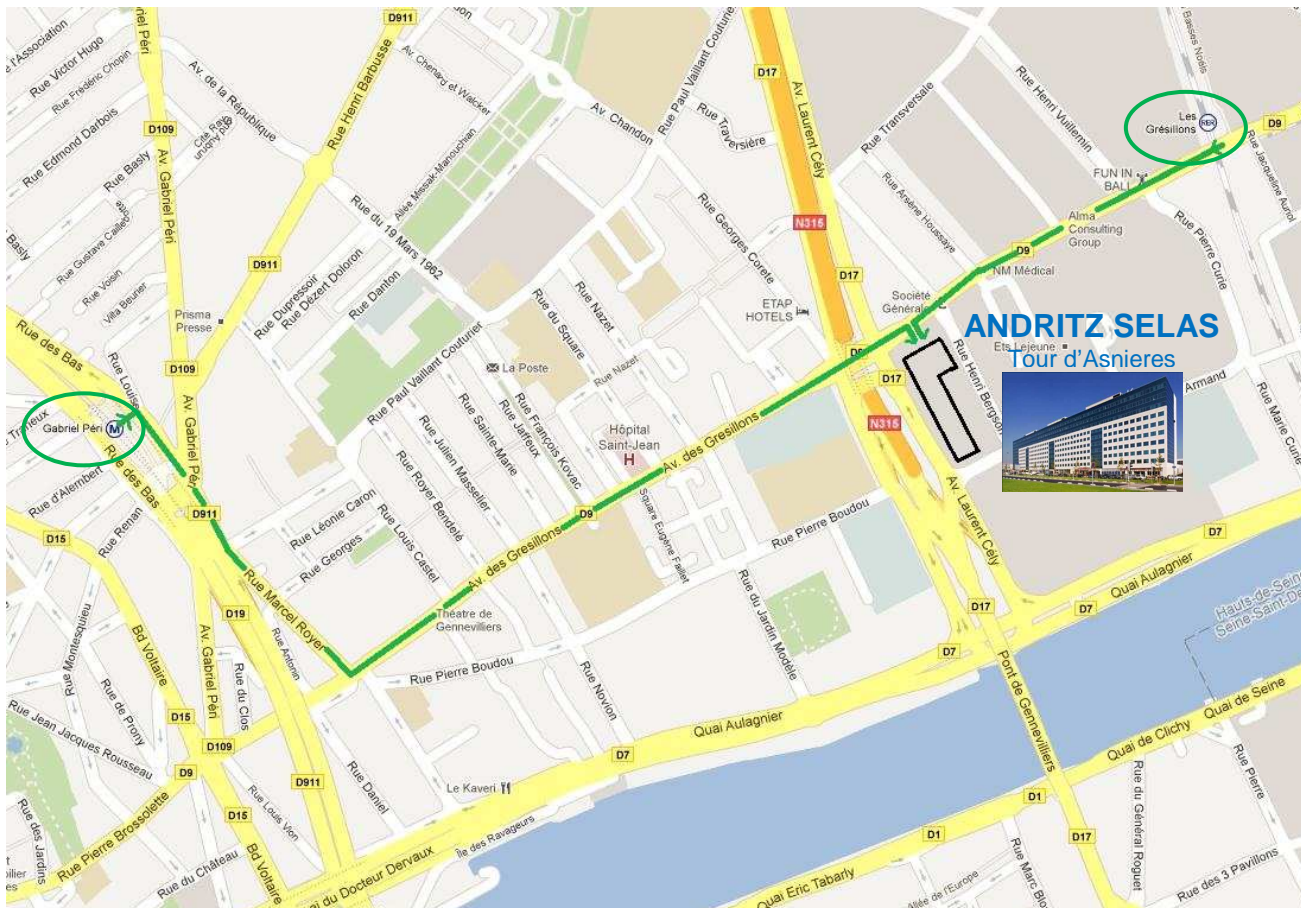

Access map

ANDRITZ SELAS SAS

Tour d'Asnieres

4 avenue Laurent Cely, Hall A

92600 Asnieres-sur-Seine

France

GPS: lat. 48.916521 - long. 2.308996

Phone: 01 40 80 34 02

Fax: 01 40 80 34 38

welcome.selas@andritz.com

<http://www.andritz.com>

By train / metro (in green)

Arriving by RER

Take the RER C. Get off at stop “Les Gresillions”

Turn right at Avenue des Gresillions

From the stop Les Gresillions” our offices are within walking distance (7 minutes)

The building “Tour d'Asnieres” is located at your left between rue Henri Bergson and avenue Laurent Cely.

Arriving by metro

Take the metro line 13 direction Asnieres-Gennevilliers. Get off at stop “Gabriel Peri”.

From “Gabriel Peri” it’s a 15 minutes walk to our offices.

By plane

The nearest airport is Paris Charles de Gaulle. It is located about 30 to 50 minutes from our offices depending on traffic.

By car

From boulevard peripherique take the exit toward D911
Merge onto Avenue de la Porte de Clichy (signs for D19/Clichy/D912/Saint-Ouen)

Turn left to stay on Avenue de la Porte de Clichy

Continue straight ahead on Boulevard Victor Hugo/D19

Slight right at Boulevard Victor Hugo/D19. Continue to follow D19

Turn left at Boulevard du Général Leclerc/D110

At Place de la Repulique-François Mitterrand, take the 2nd exit onto Rue du Général Roguet/D17

Continue to follow D17

Take the ramp to A86/Saint-Denis/Gennevilliers-Centre/Villeneuve-la-Garenne

Turn left at Avenue Laurent Cely/D17

Turn right at Avenue des Gresillions/D9